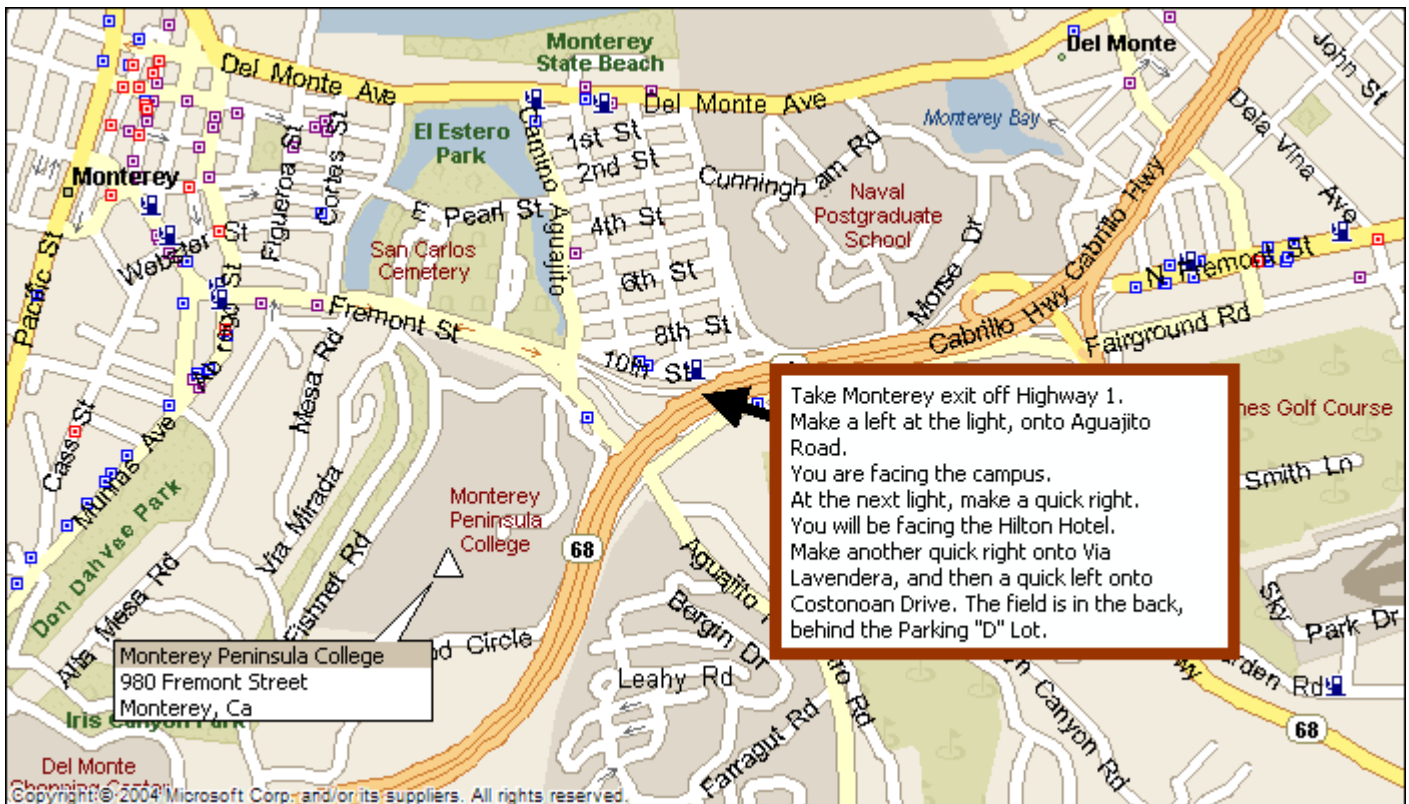

## Monterey Peninsula College overview

**Monterey Peninsula College**  
980 Fremont St.  
Monterey, CA 93940  
831-646-4000  
[www.mpc.edu](http://www.mpc.edu)

Map not to scale.