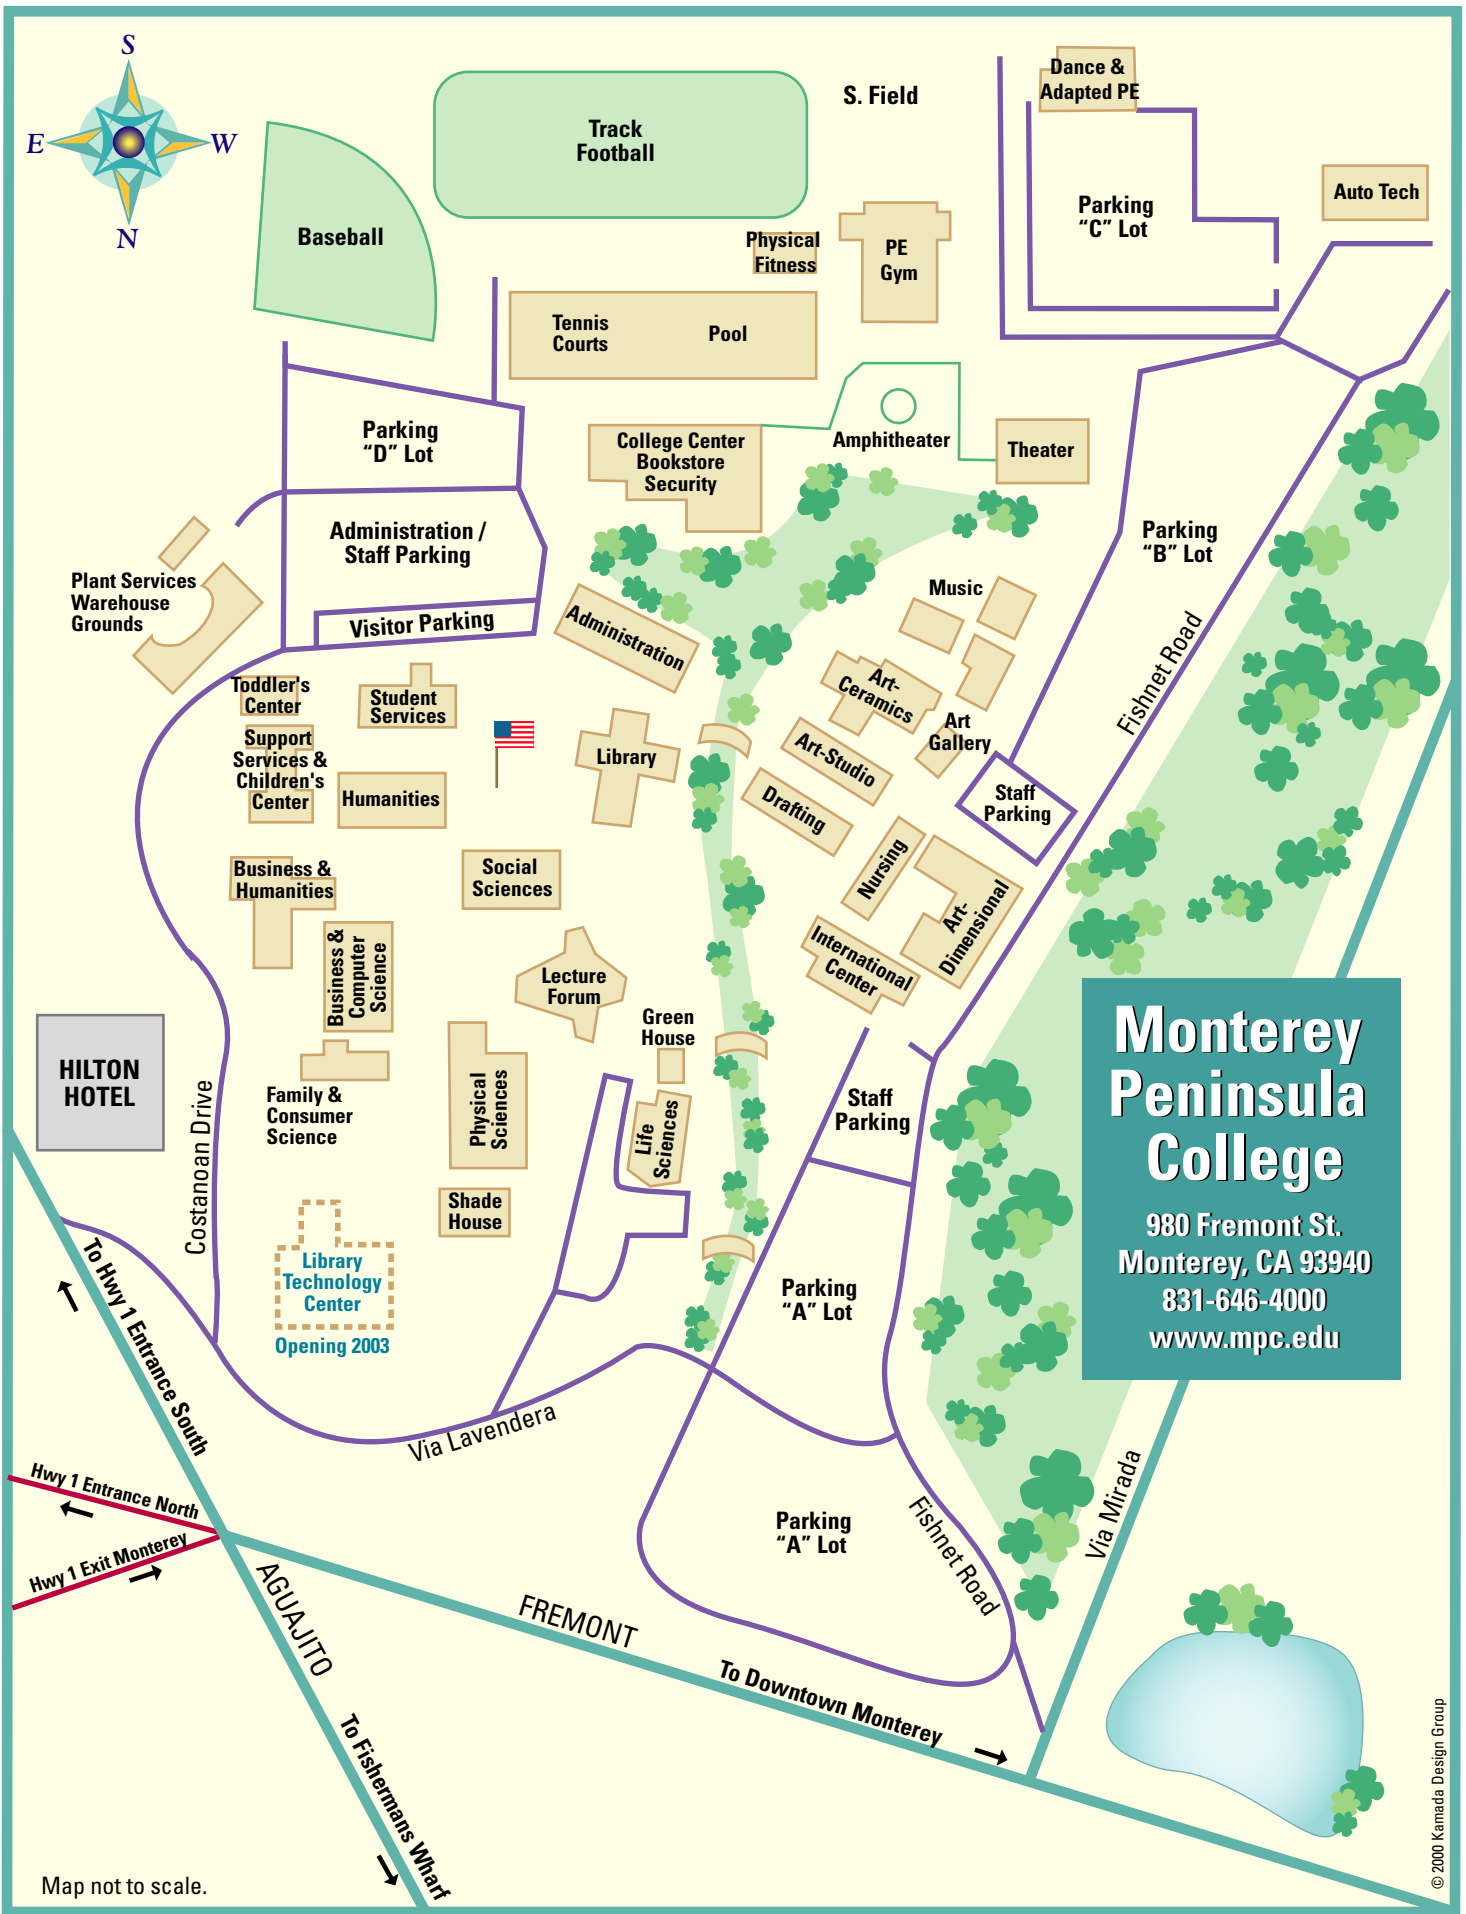

## Monterey Peninsula College overview

**Monterey Peninsula College**  
980 Fremont St.  
Monterey, CA 93940  
831-646-4000  
[www.mpc.edu](http://www.mpc.edu)

Map not to scale.